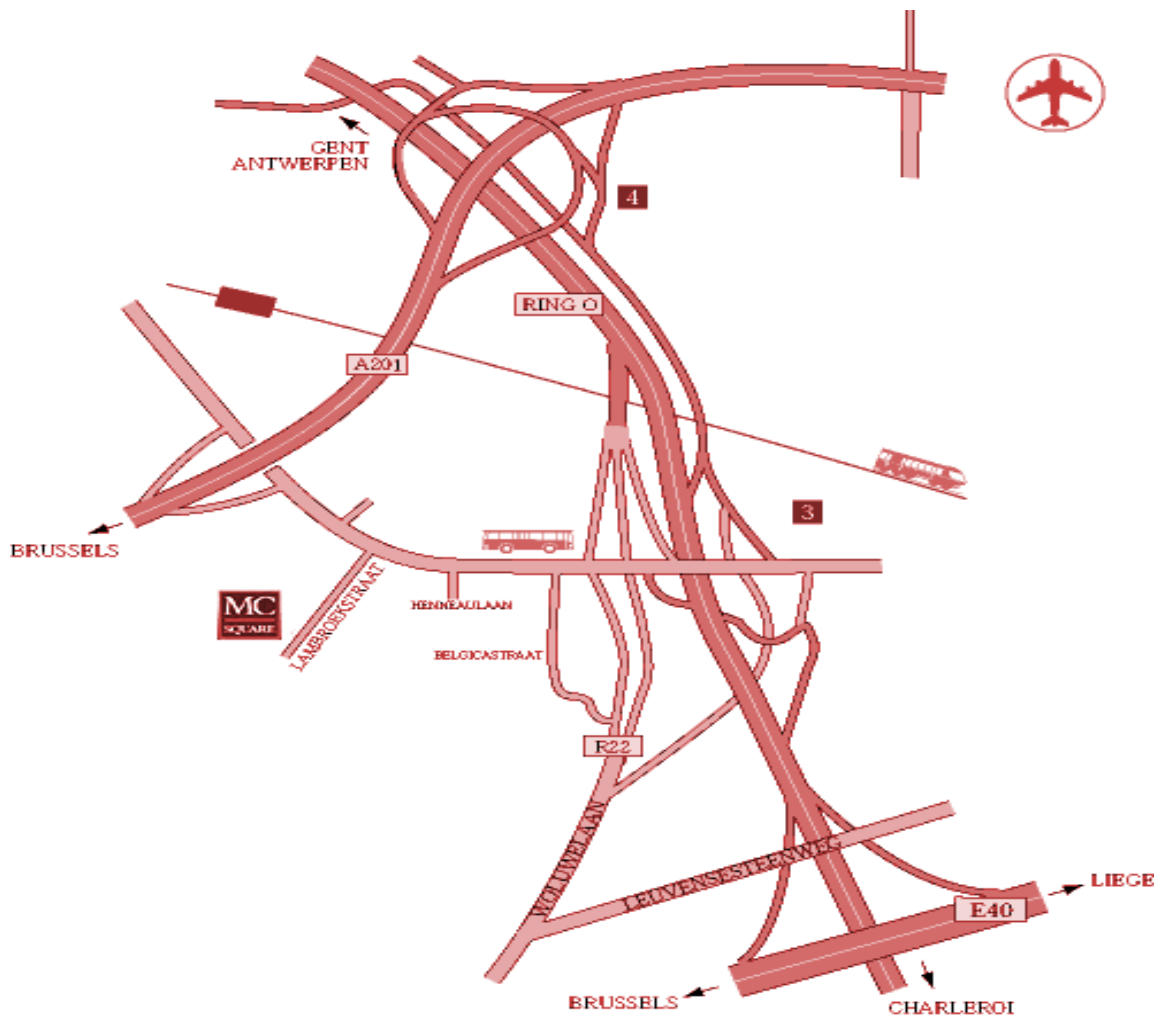

Beaumont Karlson Benelux
Mc-Square Offices
Lambroekstraat 5
1831 Diegem
Tel.: +32 2 719 03 43
Fax: +32 2 719 03 44
E-mail:
brussels@beaumontkarlson.com

Directions from the ring road:

take exit 3, Diegem/Zaventem
After 0,5 km you will see our remarkable green building
Turn left, just before gas station: Lambroekstraat

Follow the  sign and enter the parking.
The reception is located on the ground floor

Directions from Brussels centre via Boulevard Leopold III :

Direction of Brussels Airport (Zaventem)

Take parallel road at NATO headquarters

Continue until the end

Turn right

Turn right immediately after gas station

Follow the  sign and enter the parking.

The reception is located on the ground floor